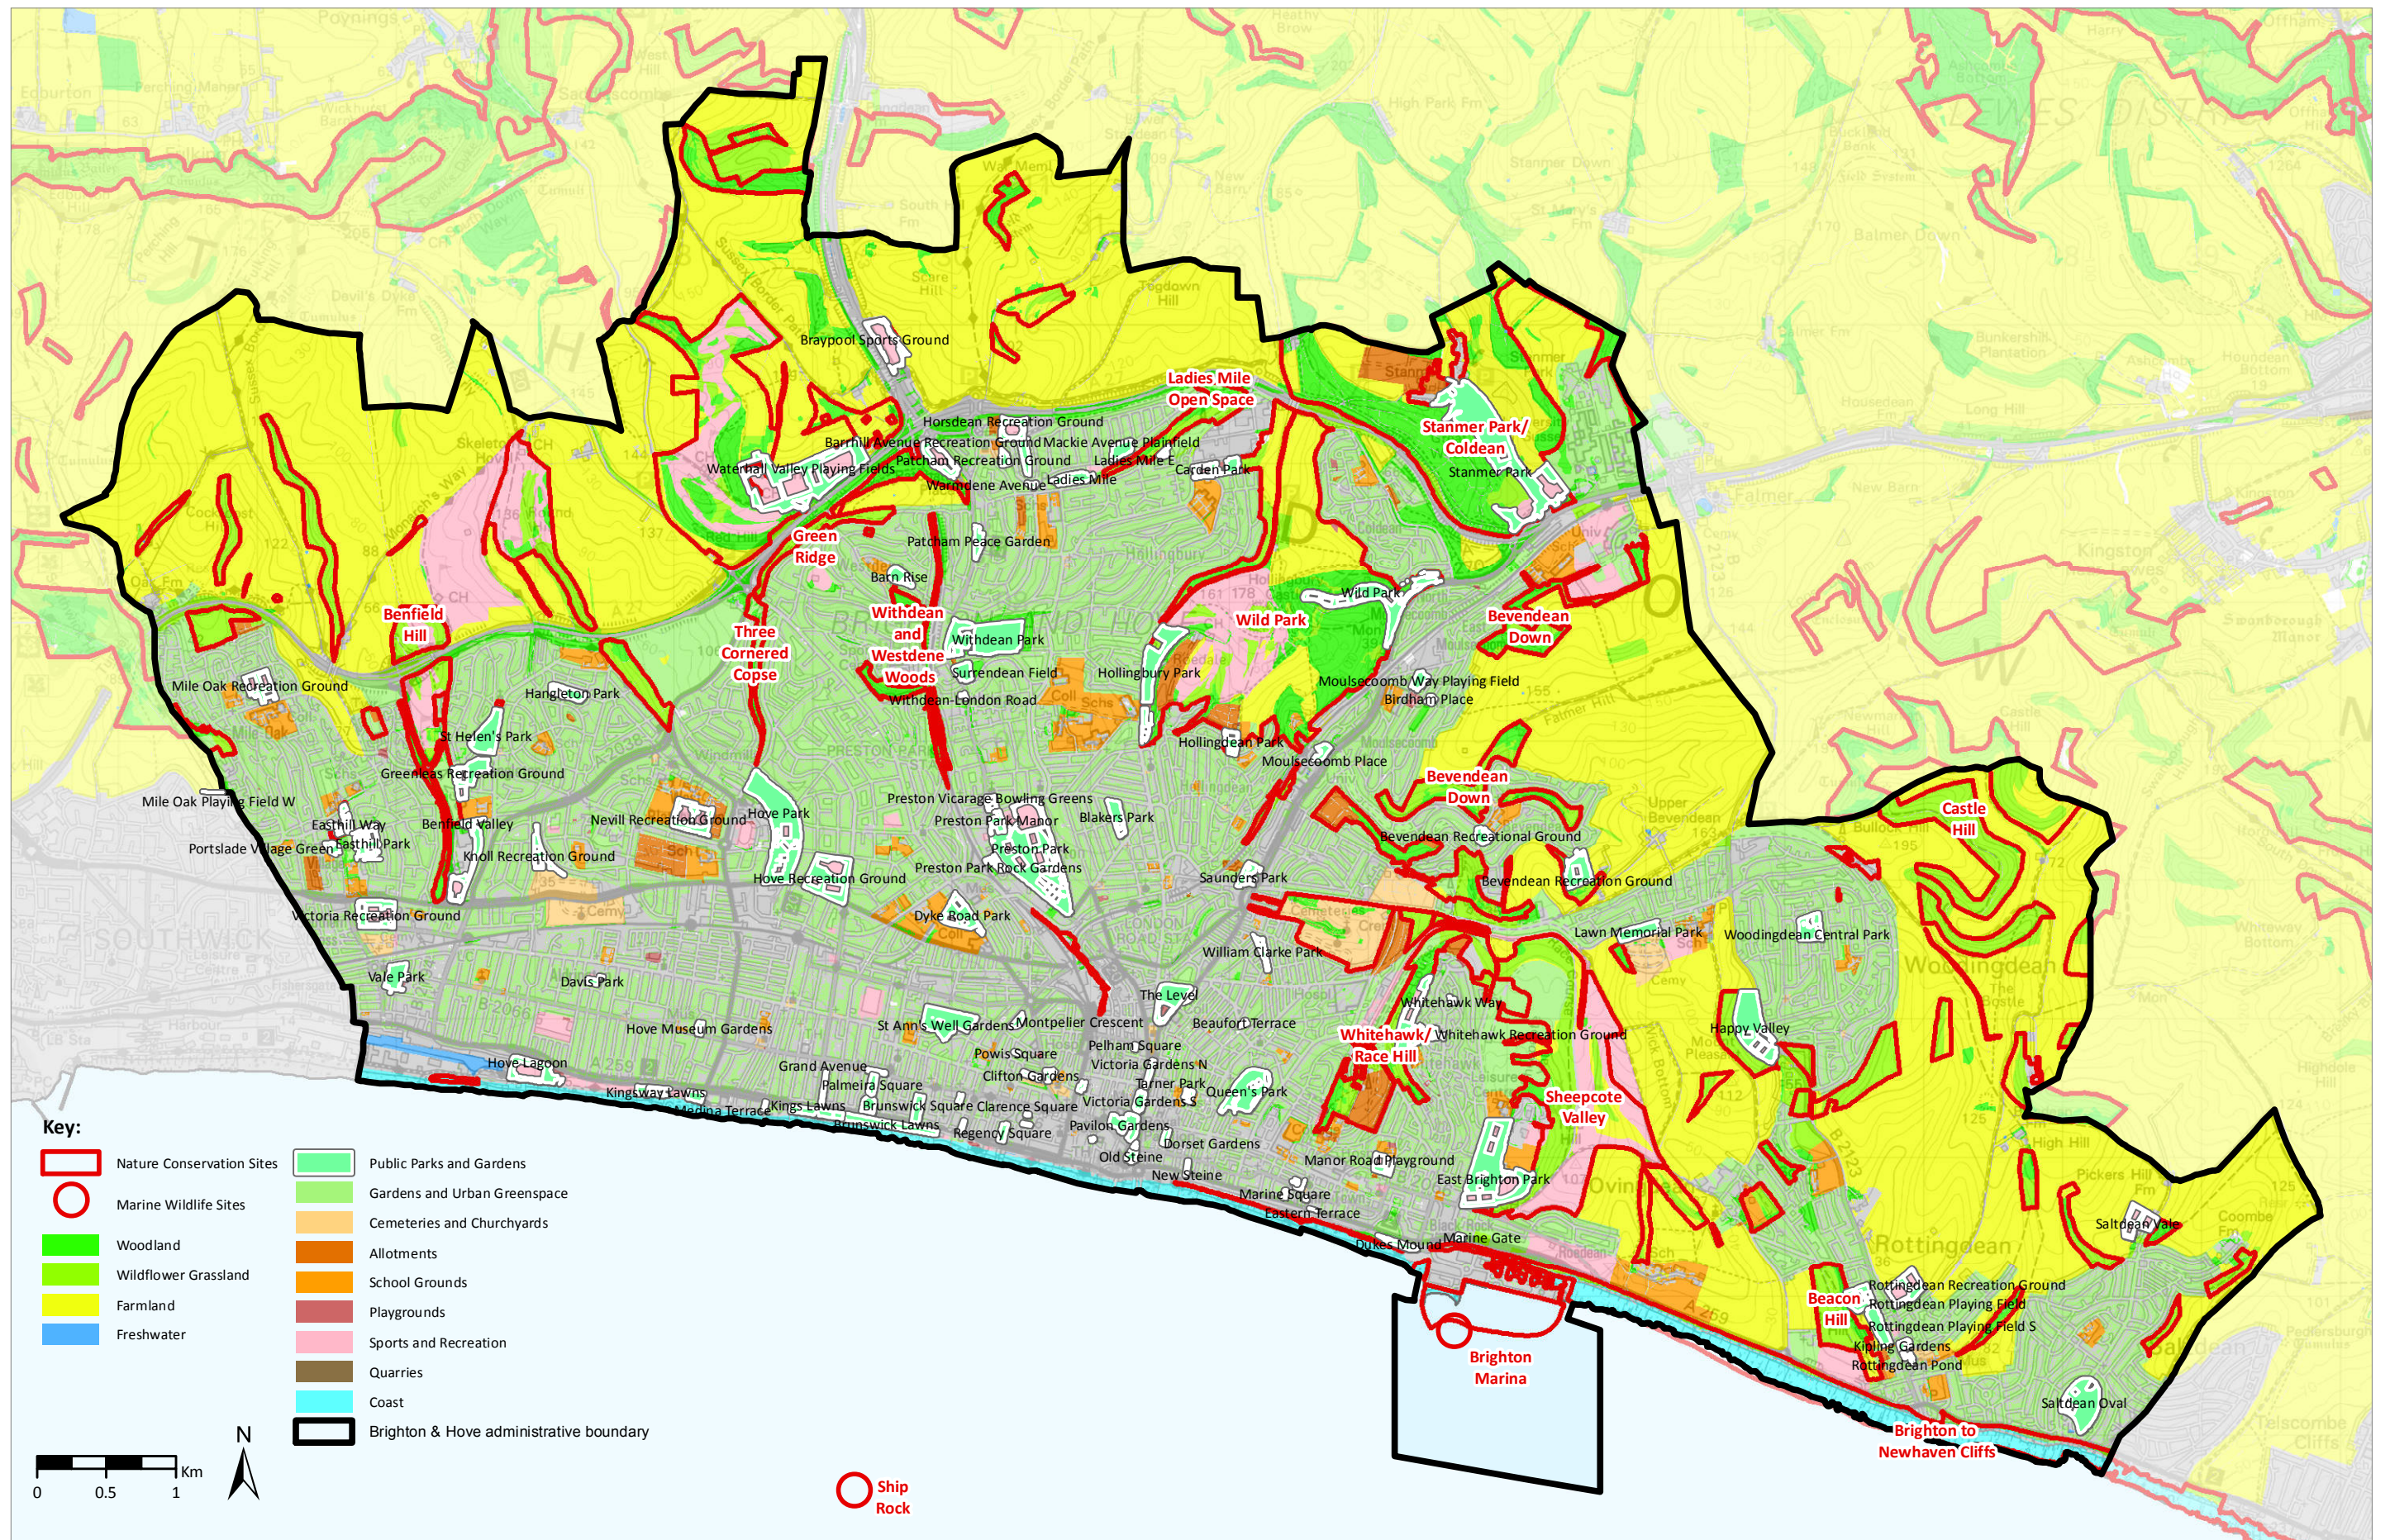

Public Parks and other Open Spaces, with Wildlife Habitats and Sites in Brighton and Hove.

Within the urban area of Brighton and Hove, only public parks and gardens are named. This does not imply that they are of greater importance than any other type of open space in this area however.

Marine SNCI data reproduced with permission of East Sussex County Council. SNCI data reproduced with permission of East Sussex County Council and West Sussex County Council. LNR and SSSI data reproduced with permission of Natural England. Sussex Habitat Framework data reproduced with permission of Sussex Biodiversity Record Centre and Natural England.

© Crown copyright and database rights 2012 Ordnance Survey 100020999.

**Sussex
Biodiversity
Record Centre**